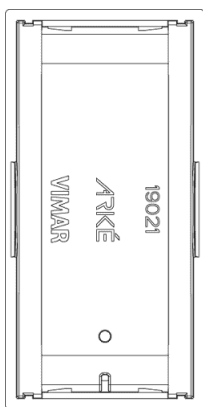

Arké: Button 1M grey

19021

Arké / Devices / Basic devices

Button 1M grey

Interchangeable 1-module button, lightable, grey

Product Status

3 - Active

Minimum order quantity

25 NR

Video

- [Arké lives in your time](#)

Drawings

Space view

Backside view

3D View

Gallery

Technical data

- **Class group:** Domestic switching devices
- **Class:** Control element/cover plate for domestic
- **Model:** Single rocker
- **Imprint/indication:** Without imprint
- **Utilization:** Switch/push button
- **Suitable for touch sensor conn:** No
- **Type of fastening:** Clamp mounting
- **Monitoring window/light outlet:** Yes
- **Material:** Plastic
- **Material quality:** Thermoplastic
- **Halogen free:** Yes
- **Surface protection:** Untreated
- **Surface finishing:** Matt
- **Colour:** Grey
- **RAL-number (akin):** 7015
- **With label area:** No
- **With exchangeable lens/symbol:** No
- **Suitable for degree of protect:** IP40

8 007352 413269
Code 8007352413269
Quantity 5 NR
Dim. 4.1x2.8x5.3 [cm]
Weight 20.1 [g]

8 007352 413276
Code 8007352413276
Quantity 25 NR
Dim. 14.2x6.7x5.9 [cm]
Weight 132 [g]

Legal

Vimar reserves the right to change at any time and without notice the characteristics of the products reported. Installation should be carried out by qualified staff in compliance with the current regulations regarding the installation of electrical equipment in the country where the products are installed. For the terms of use of the information on the product info sheet see [conditions of use](#).