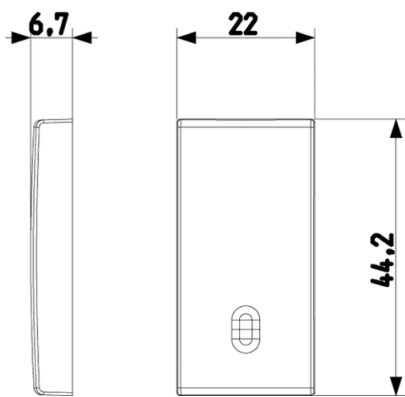

Drawings

Space view