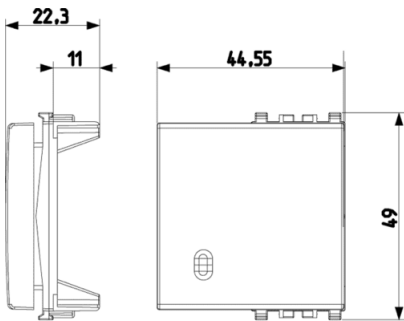

Drawings

Space view