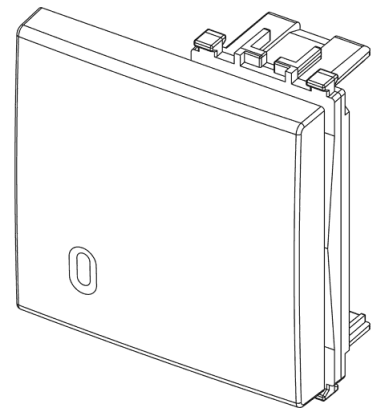

2 NR

Video

- [Arké lives in your time](#)

Drawings

Space view

Backside view

3D View

Technical data

- **Class group:** Domestic switching devices
- **Class:** Control element/cover plate for domestic
- **Model:** Single rocker
- **Imprint/indication:** Without imprint
- **Utilization:** Switch/push button
- **Suitable for touch sensor conn:** No
- **Type of fastening:** Clamp mounting
- **Monitoring window/light outlet:** Yes
- **Material:** Plastic
- **Material quality:** Thermoplastic
- **Halogen free:** Yes
- **Surface protection:** Lacquered
- **Surface finishing:** Matt
- **Colour:** Aluminium
- **RAL-number (akin):** 9007
- **With label area:** No
- **With exchangeable lens/symbol:** No
- **Suitable for degree of protect:** IP40

8 007352 591073

Code 8007352591073
Quantity 2 NR
Dim. 5.1x2.8x5.3 [cm]
Weight 22.3 [g]

8 007352 591080

Code 8007352591080
Quantity 10 NR
Dim. 14.2x6.7x5.9 [cm]
Weight 142.6 [g]

Legal

Vimar reserves the right to change at any time and without notice the characteristics of the products reported. Installation should be carried out by qualified staff in compliance with the current regulations regarding the installation of electrical equipment in the country where the products are installed. For the terms of use of the information on the product info sheet see [conditions of use](#).