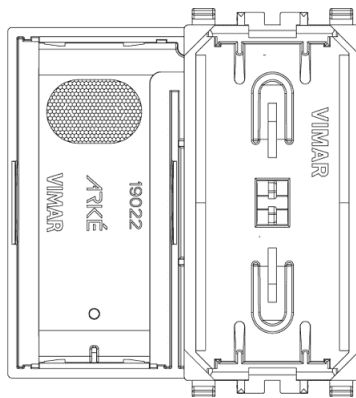

2 NR

Video

- [Arké lives in your time](#)

Drawings

Space view

Backside view

3D View

Technical data

- **Class group:** Domestic switching devices
- **Class:** Control element/cover plate for domestic
- **Model:** Single rocker
- **Imprint/indication:** Without imprint
- **Utilization:** Switch/push button
- **Suitable for touch sensor conn:** No
- **Type of fastening:** Clamp mounting
- **Monitoring window/light outlet:** Yes
- **Material:** Plastic
- **Material quality:** Thermoplastic
- **Halogen free:** Yes
- **Surface protection:** Lacquered
- **Surface finishing:** Matt
- **Colour:** Aluminium
- **RAL-number (akin):** 9007
- **With label area:** No
- **With exchangeable lens/symbol:** No
- **Suitable for degree of protect:** IP40

8 007352 591073

Code 8007352591073
Quantity 2 NR
Dim. 5.1x2.8x5.3 [cm]
Weight 22.3 [g]

8 007352 591080

Code 8007352591080
Quantity 10 NR
Dim. 14.2x6.7x5.9 [cm]
Weight 142.6 [g]

Legal

Vimar reserves the right to change at any time and without notice the characteristics of the products reported. Installation should be carried out by qualified staff in compliance with the current regulations regarding the installation of electrical equipment in the country where the products are installed. For the terms of use of the information on the product info sheet see [conditions of use](#).