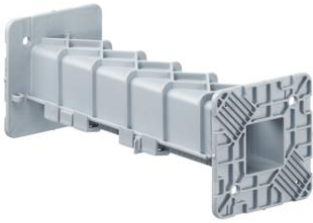

Universal extension element from 105 mm

Universal extension element 175 to 300 mm

- for fitting of overhead one-gang junction boxes at greater heights
- height adjustable in increments of 5 mm

Order number:	1261-07
EAN:	4013456254015
Length (+ box installation height)	175 - 300 mm
attached using hot glue on formwork table	Yes
Dispatch	50

Universal extension element for bridging wall thicknesses of more than 105 mm and supporting one-gang boxes during installation on the opposing formwork. Thanks to the various sizes, heights of 105 mm up to 300 mm (plus box dimensions) can be bridged in increments of 5 mm.

- For installation of overhead one-gang junction boxes
- Height adjustable in increments of 5 mm
- Can be attached to one-gang junction boxes using push-button connection