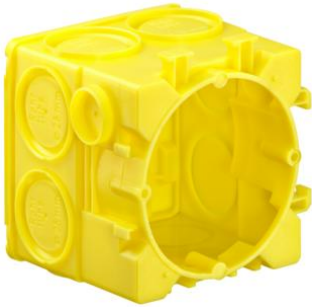

## B2 system

## One-gang junction box without plaster skin

- 4 screw domes, distance 60 mm
- Attachment to formwork by means of a magnet (1261-80)

<b>Order number:</b>	<b>1263-61</b>
EAN:	4013456142718
Depth	68,5 mm
Diameter	60 mm
Markings for cables and DIN EN conduits to Ø 16 mm	4
Markings for cables and DIN EN conduits up to Ø 25 mm	8
Dispatch	100

B2 system for installation in horizontal prefabrication. All installation requirements can be met with a few components. The one-gang boxes are adhesive and the accessories provide a practice-oriented product range.

- Extremely time-saving
- One-piece unit
- Available with or without plaster skin
- Available prefabricated with special adhesive – no glue residues when removing from formwork
- Easy-clip stacking of combinations or opposing boxes