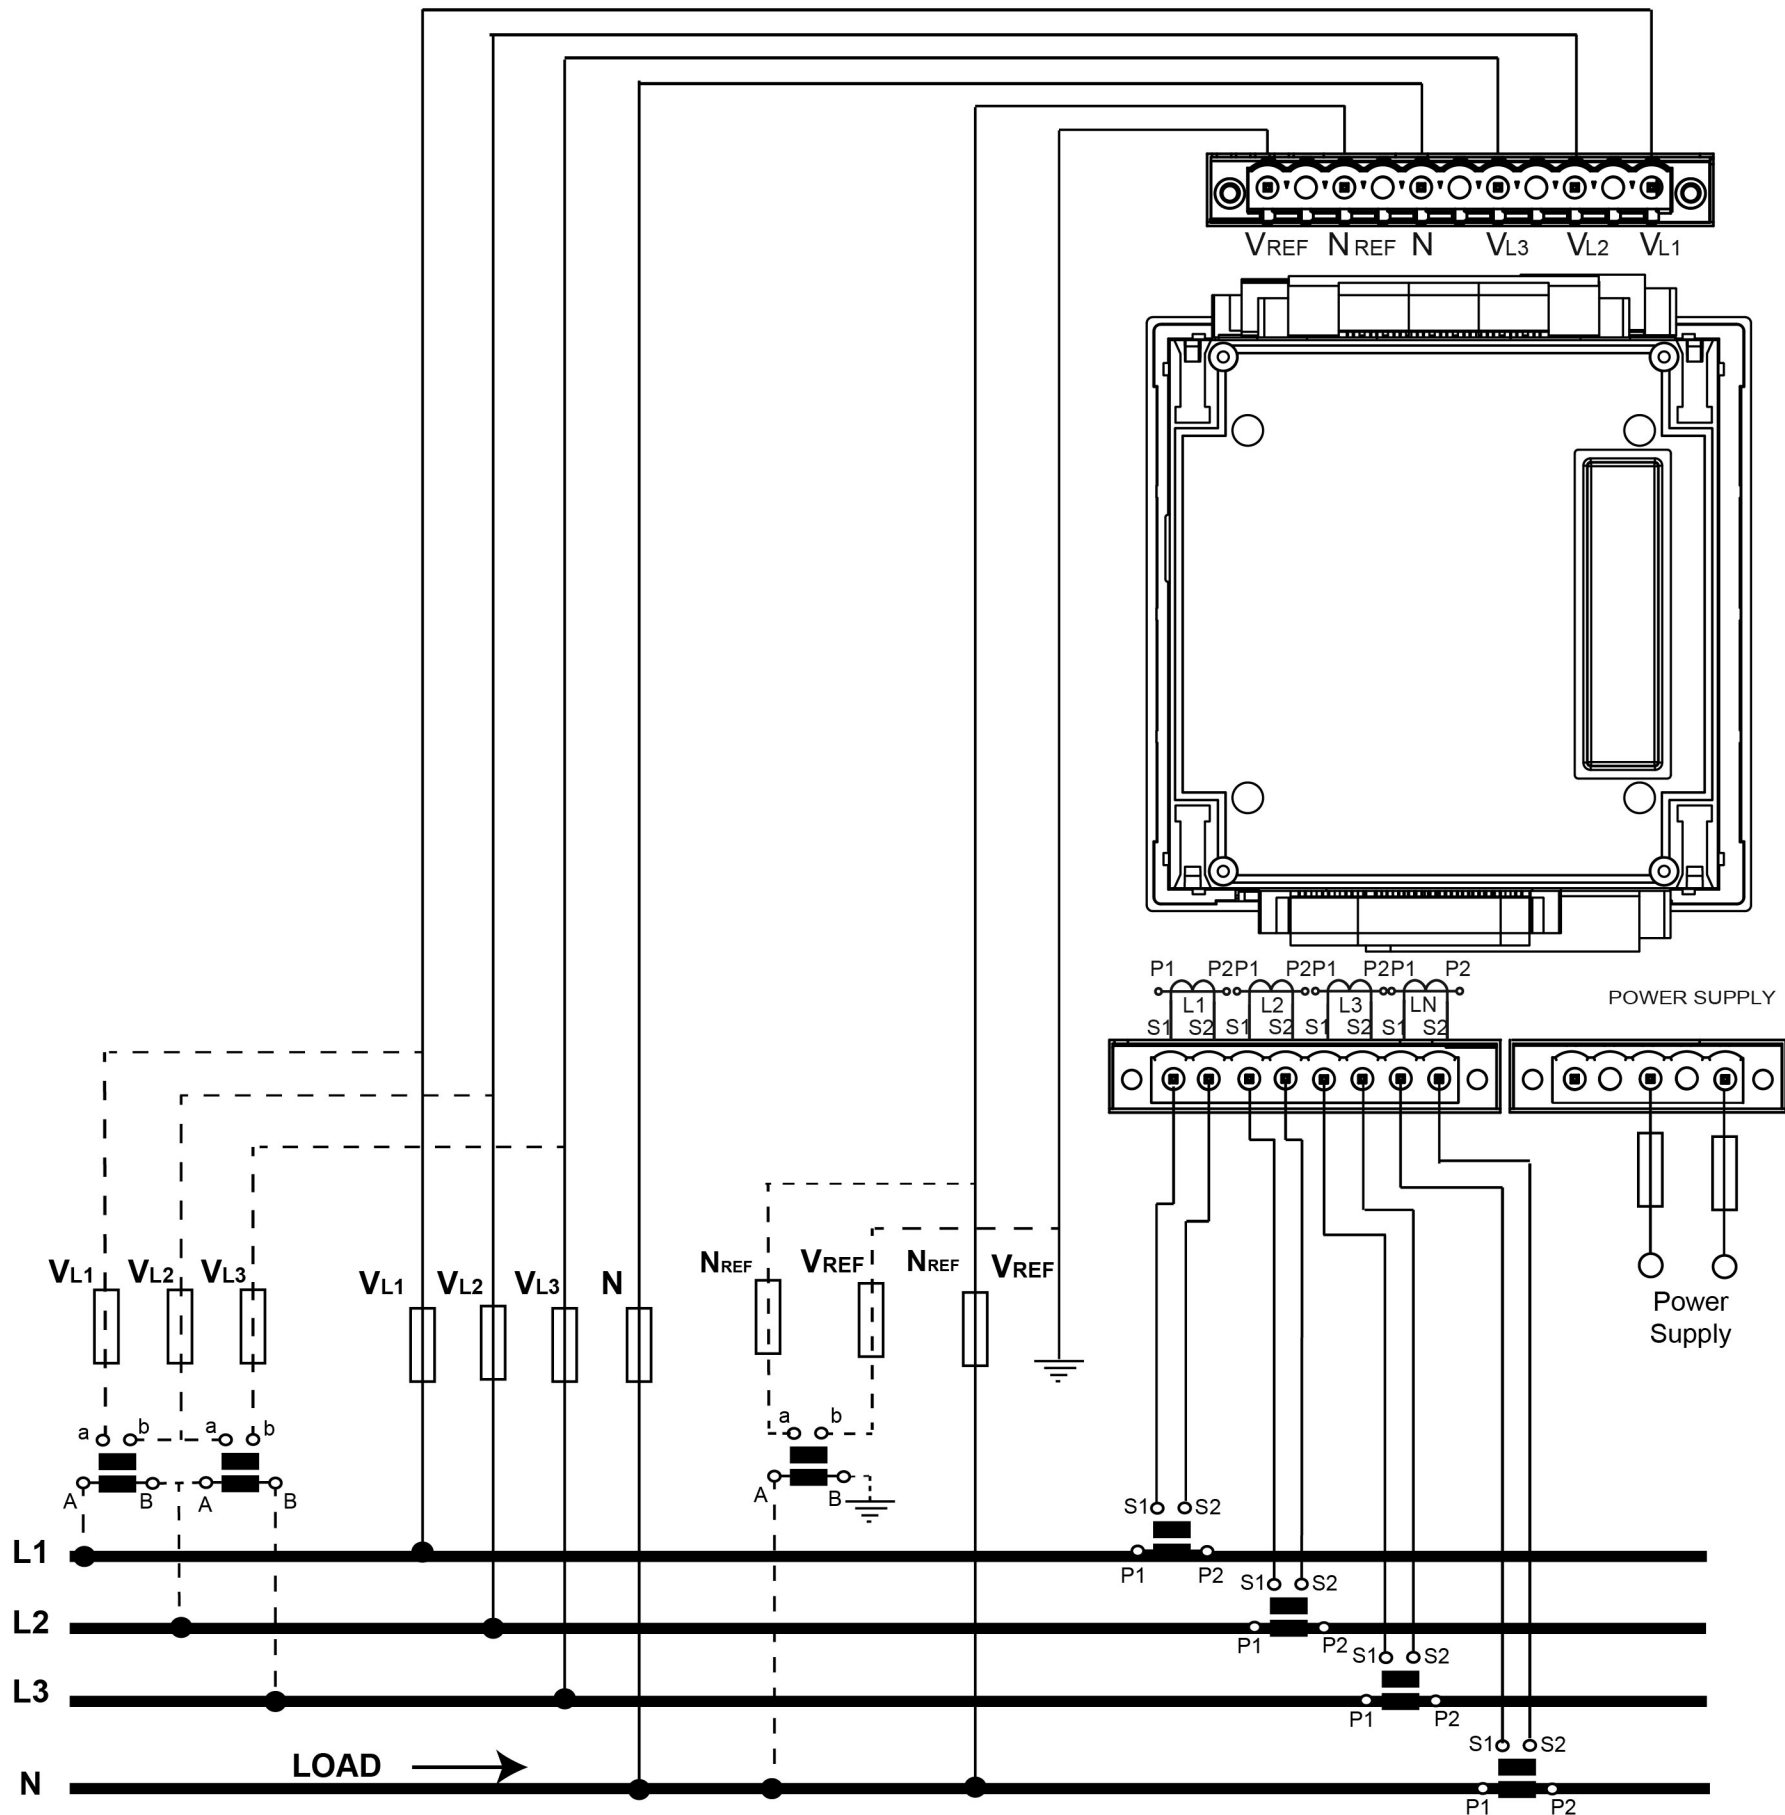

Measurement system: 4W-3 Ph

Measurement system: 4W-3 Ph (MC3 type transformer (.../0.250A))