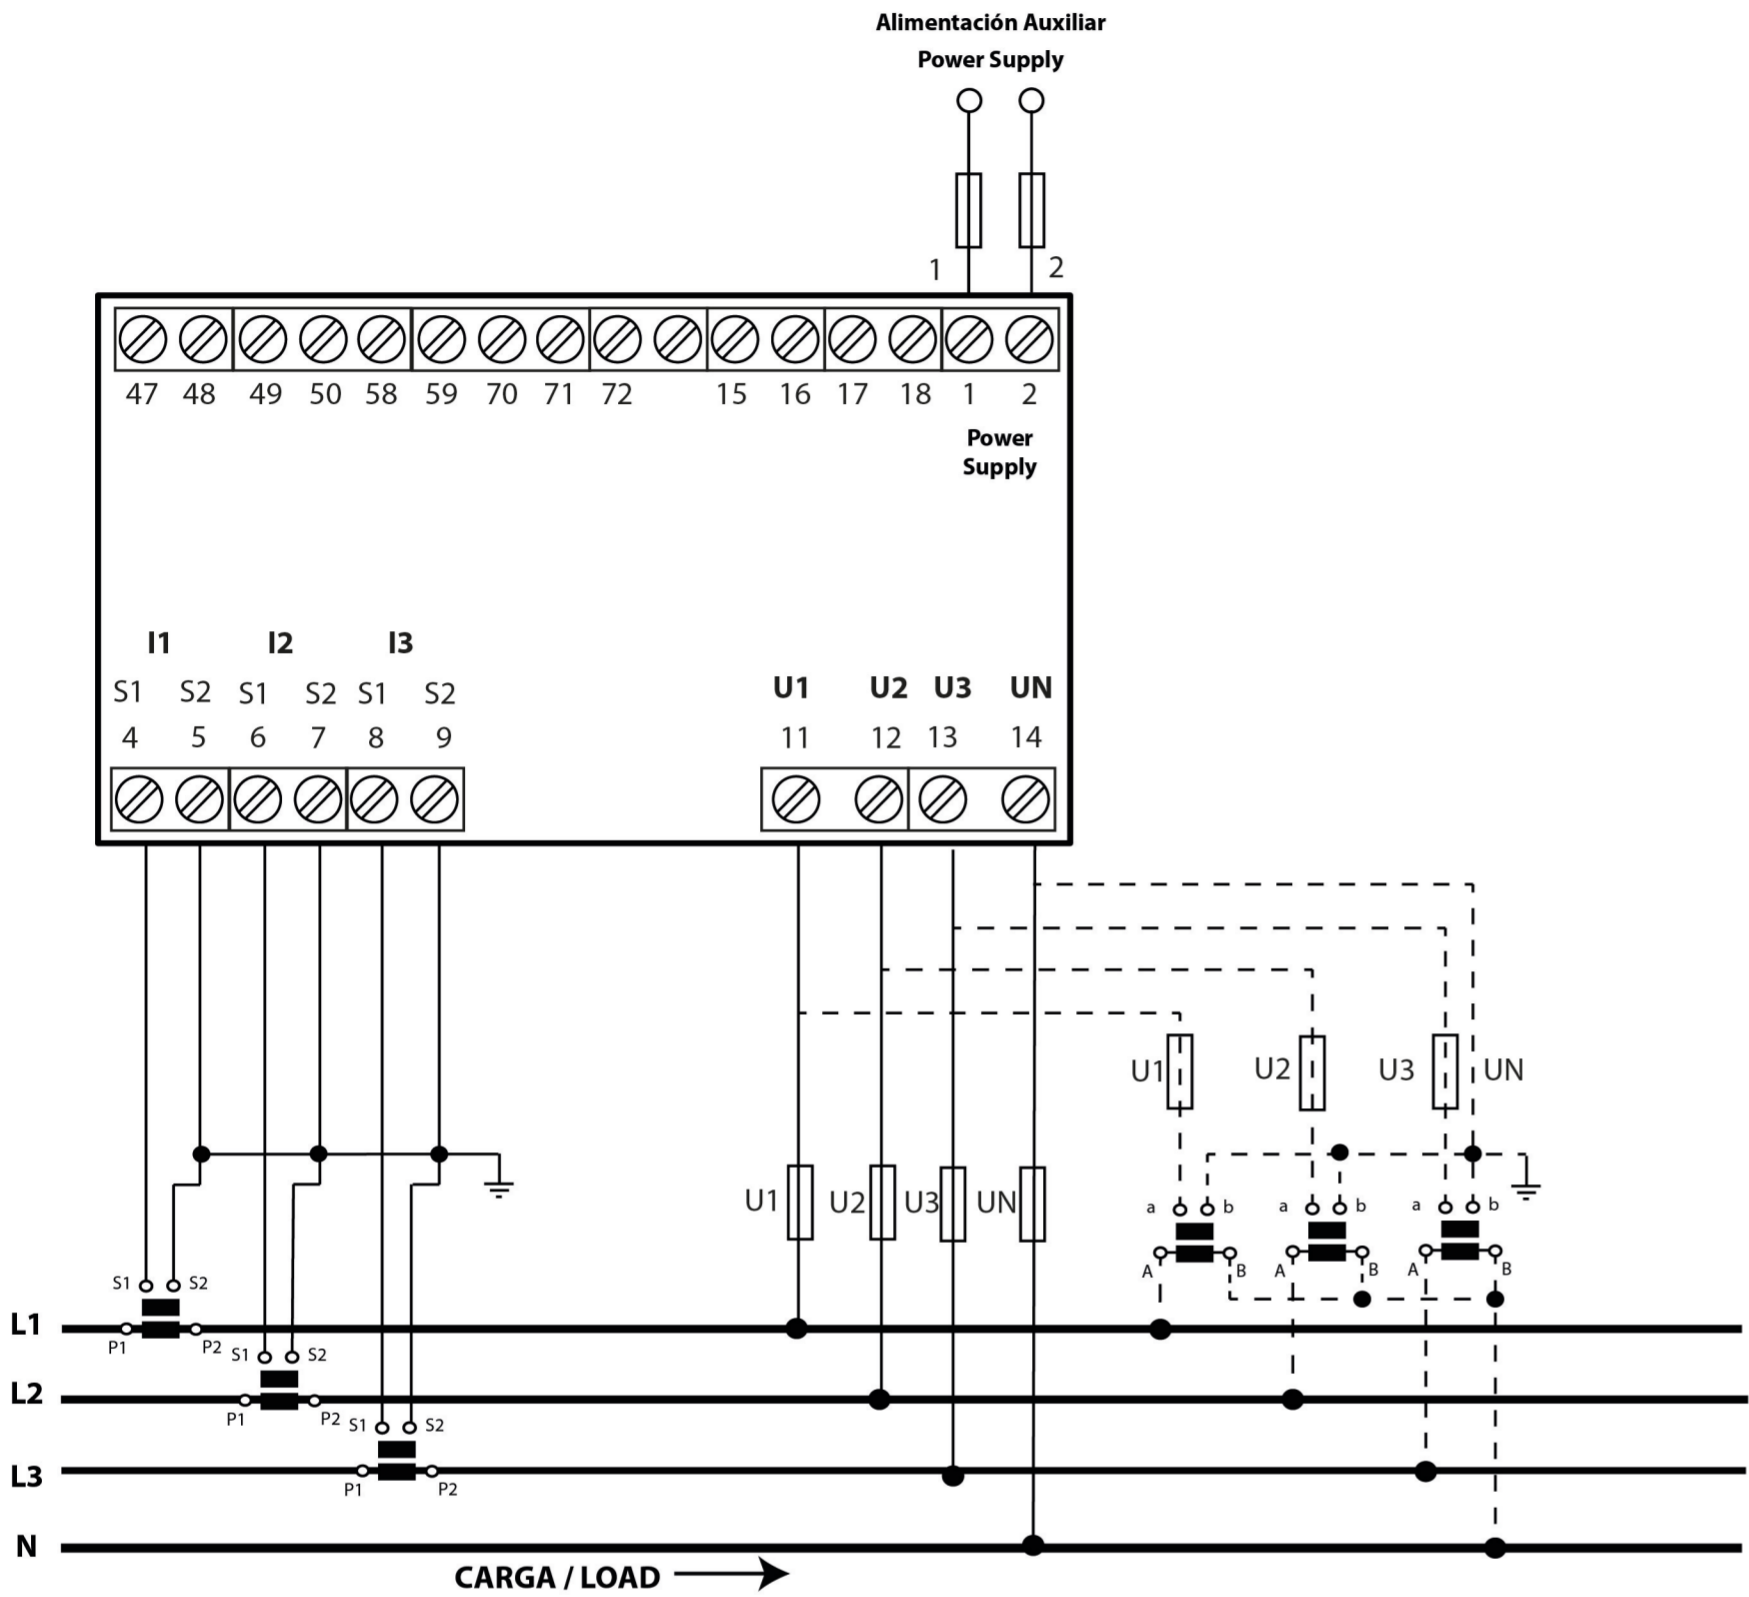

Medida de red Trifásica con conexión a 4 hilos.  
 Measuring three-phase networks with a 4-wire connection

Energy pulse outputs

Digital Inputs

Output Relays

Medida de red Trifásica con conexión a 3 hilos.  
 Measuring three-phase networks with a 3-wire connection

Energy pulse outputs

Digital Inputs

Output Relays