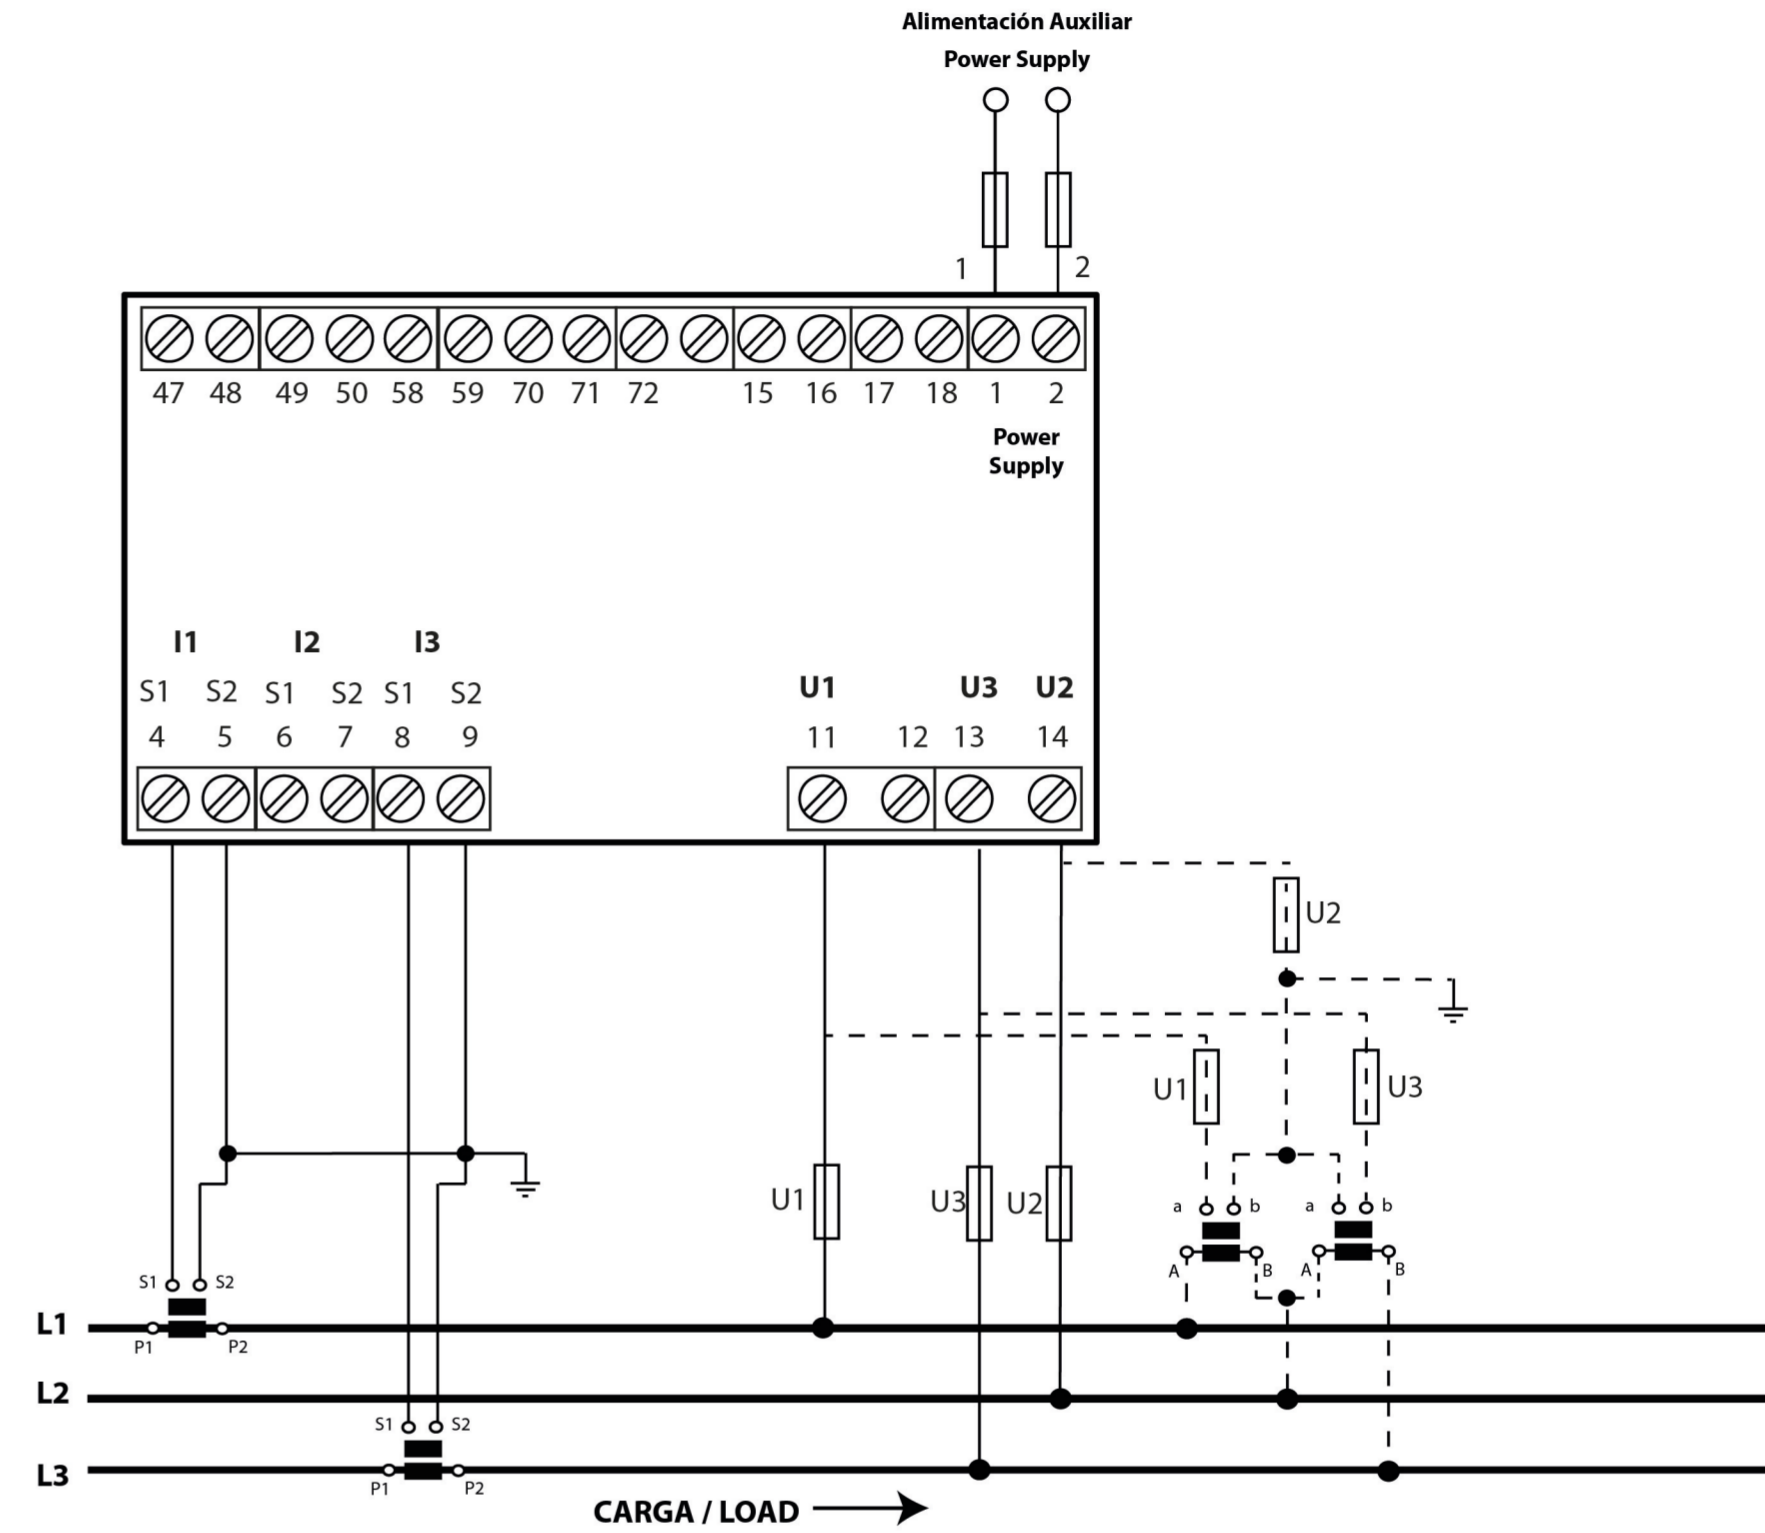

Medida de red Trifásica con conexión a 4 hilos.  
 Measuring three-phase networks with a 4-wire connection

Energy pulse outputs

Digital Inputs

Output Relays

Medida de red Trifásica con conexión a 3 hilos.  
 Measuring three-phase networks with a 3-wire connection

Energy pulse outputs

Digital Inputs

Output Relays