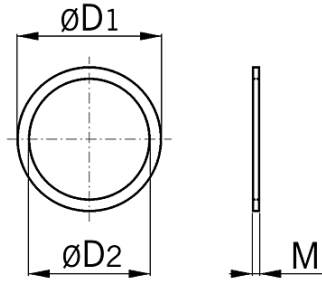

Sealing washers

- **Material:** KlingerSIL C-4300
- **minimal operation temperature:** -40°C
- **maximum operation temperature:** +300°C
- **Colour:** Green

- suitable for cable glands Progress®
- suitable for metric entry thread

- **matches with thread:** M6
- **Diameter 1:** 10.0
- **Diameter 2:** 6.0
- **Material thickness:** 1.5

Art. No.: 1006.00.16

- **E-No.:** 121 920 008
- **Inner packaging:** ST
- **Outer packaging:** 50 ST
- **Individual net weight:** 0,180 G
- **EAN:** 7611614129402