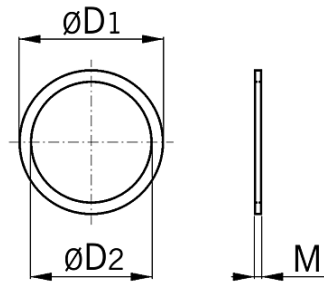

Sealing washers

- **Material:** KlingerSIL C-4300
- **minimal operation temperature:** -40°C
- **maximum operation temperature:** +300°C
- **Colour:** Green

- suitable for cable glands Progress®
- suitable for metric entry thread

- **matches with thread:** M12
- **Diameter 1:** 16.0
- **Diameter 2:** 12.0
- **Material thickness:** 1.5

Art. No.: 1012.00.16

- **E-No.:** 121 920 308
- **Inner packaging:** ST
- **Outer packaging:** 50 ST
- **Individual net weight:** 0,280 G
- **EAN:** 7611614129433