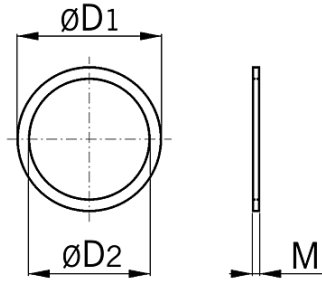

Sealing washers

- **Material:** KlingerSIL C-4300
- **minimal operation temperature:** -40°C
- **maximum operation temperature:** +300°C
- **Colour:** Green

- suitable for cable glands Progress®
- suitable for metric entry thread

- **matches with thread:** M16
- **Diameter 1:** 21.0
- **Diameter 2:** 16.0
- **Material thickness:** 1.5

Art. No.: 1017.00.16

- **E-No.:** 121 920 408
- **Inner packaging:** ST
- **Outer packaging:** 50 ST
- **Individual net weight:** 0,400 G
- **EAN:** 7611614129440