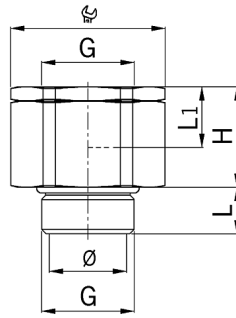

# AGRO universal swivel adapter nickel-plated brass

- Attention! The swivel adapter can not replace rolling- or ball bearings!
- **Material:** Nickel-plated brass
- **Sealing rings:** NBR
- **minimal operation temperature:** -40°C
- **maximum operation temperature:** +100°C
- **Protection class:** IP 68
- **Properties:** Multifunctional use in combination with cable- or conduit glands, smooth rotation due to a special bearing
- Short entry thread metric
- **Entry thread:** M32x1.5
- **Wrench size:** 46 mm
- **Dimension H:** 27 mm
- **Dimension L:** 13 mm
- **Dimension L1:** 14
- **Diameter:** 28.0 mm

## **Art. No.:** 2410.32

- **E-No.:** 126 398 700
- **Inner packaging:** ST
- **Outer packaging:** 10 ST
- **Individual net weight:** 219,000 G
- **Single volume:** 0,152 L
- **EAN:** 7611614189888
- **ETIM40:** EC001469