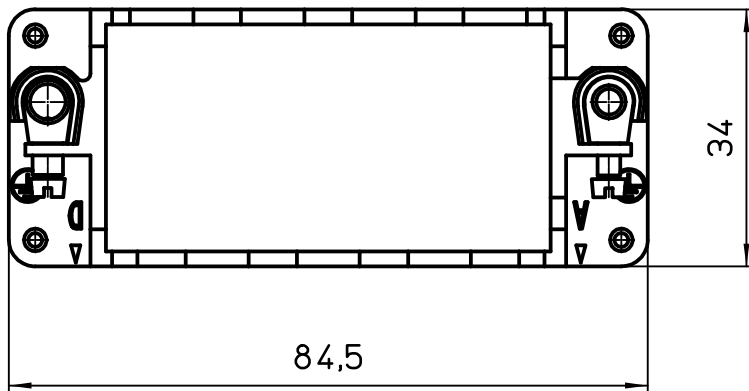

Diritti riservati All rights reserved

A	07/11/12	Improvement	
dimensions in mm		CX 04 TM frame for 4 modular units for hoods	Scale
Date	29/11/06		1:1
Sign.	T.Tedeschi		