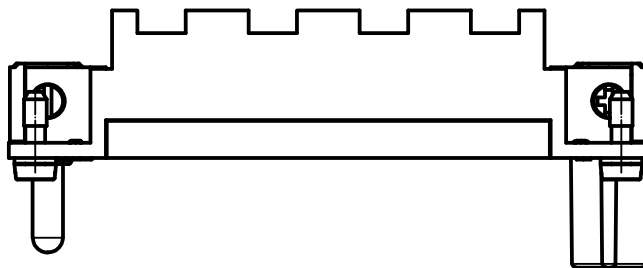

Diritti riservati All rights reserved

A	07/11/12	Improvement	
dimensions in mm		CX 04 TM frame for 4 modular units for hoods	Scale
Date	29/11/06		1:1
Sign.	T.Tedeschi		