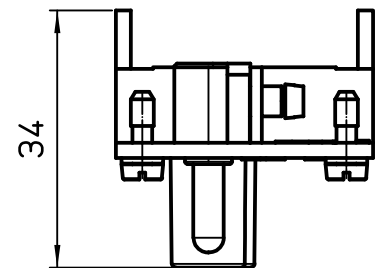

Diritti riservati All rights reserved

A	07/11/12	Improvement	
dimensions in mm		CX 04 TM frame for 4 modular units for hoods	Scale
Date	29/11/06		1:1
Sign.	T.Tedeschi		