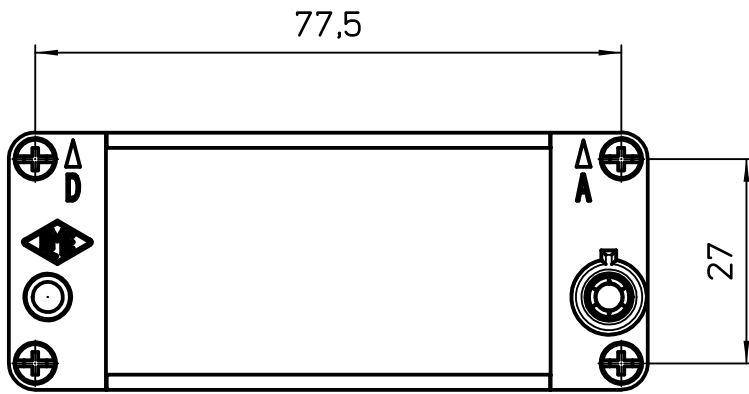

Diritti riservati All rights reserved

A	07/11/12	Improvement	
dimensions in mm		CX 04 TM frame for 4 modular units for hoods	Scale
Date	29/11/06		1:1
Sign.	T.Tedeschi		