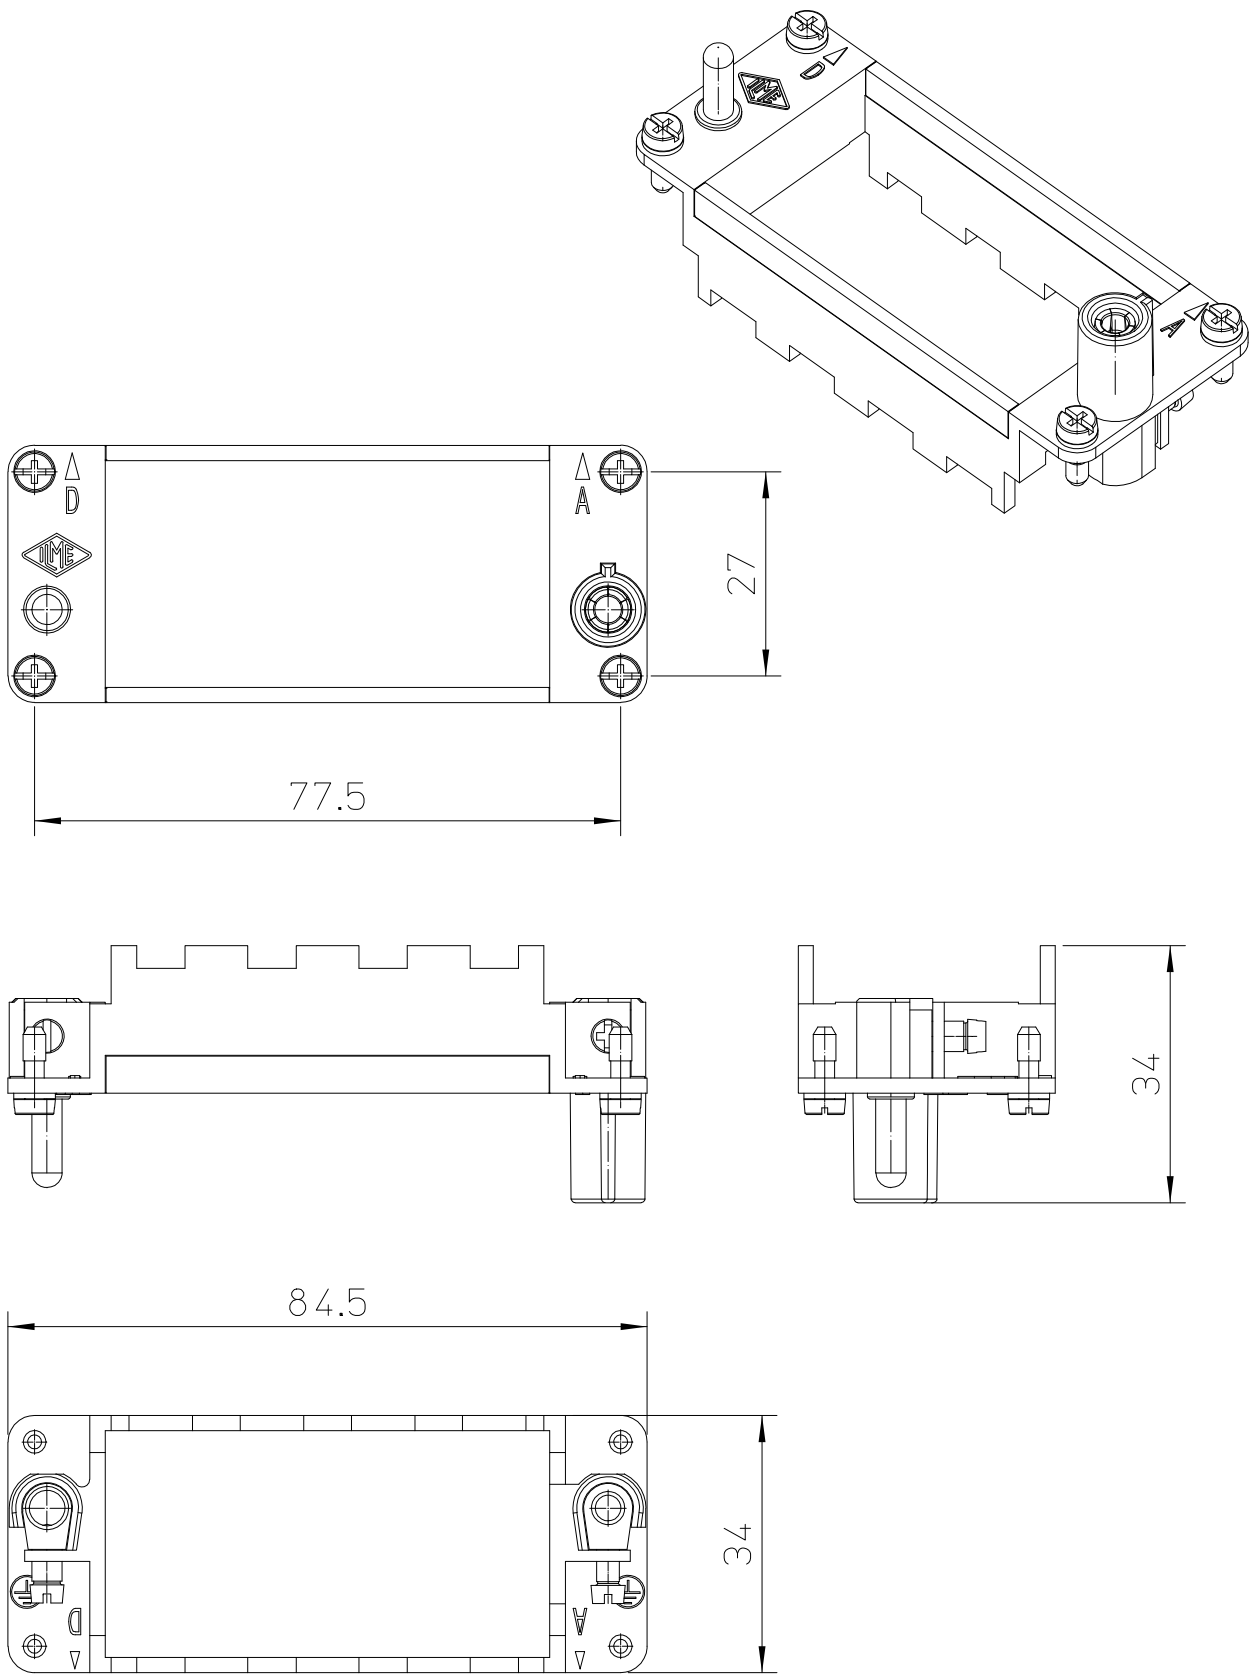

Diritti riservati All rights reserved

dimensions in mm	RX 04 TM Frame for 4 modular units for housings High Number Cycles	Scale	
Date 05/01/17		1:1	
Sign. C. Mainini			