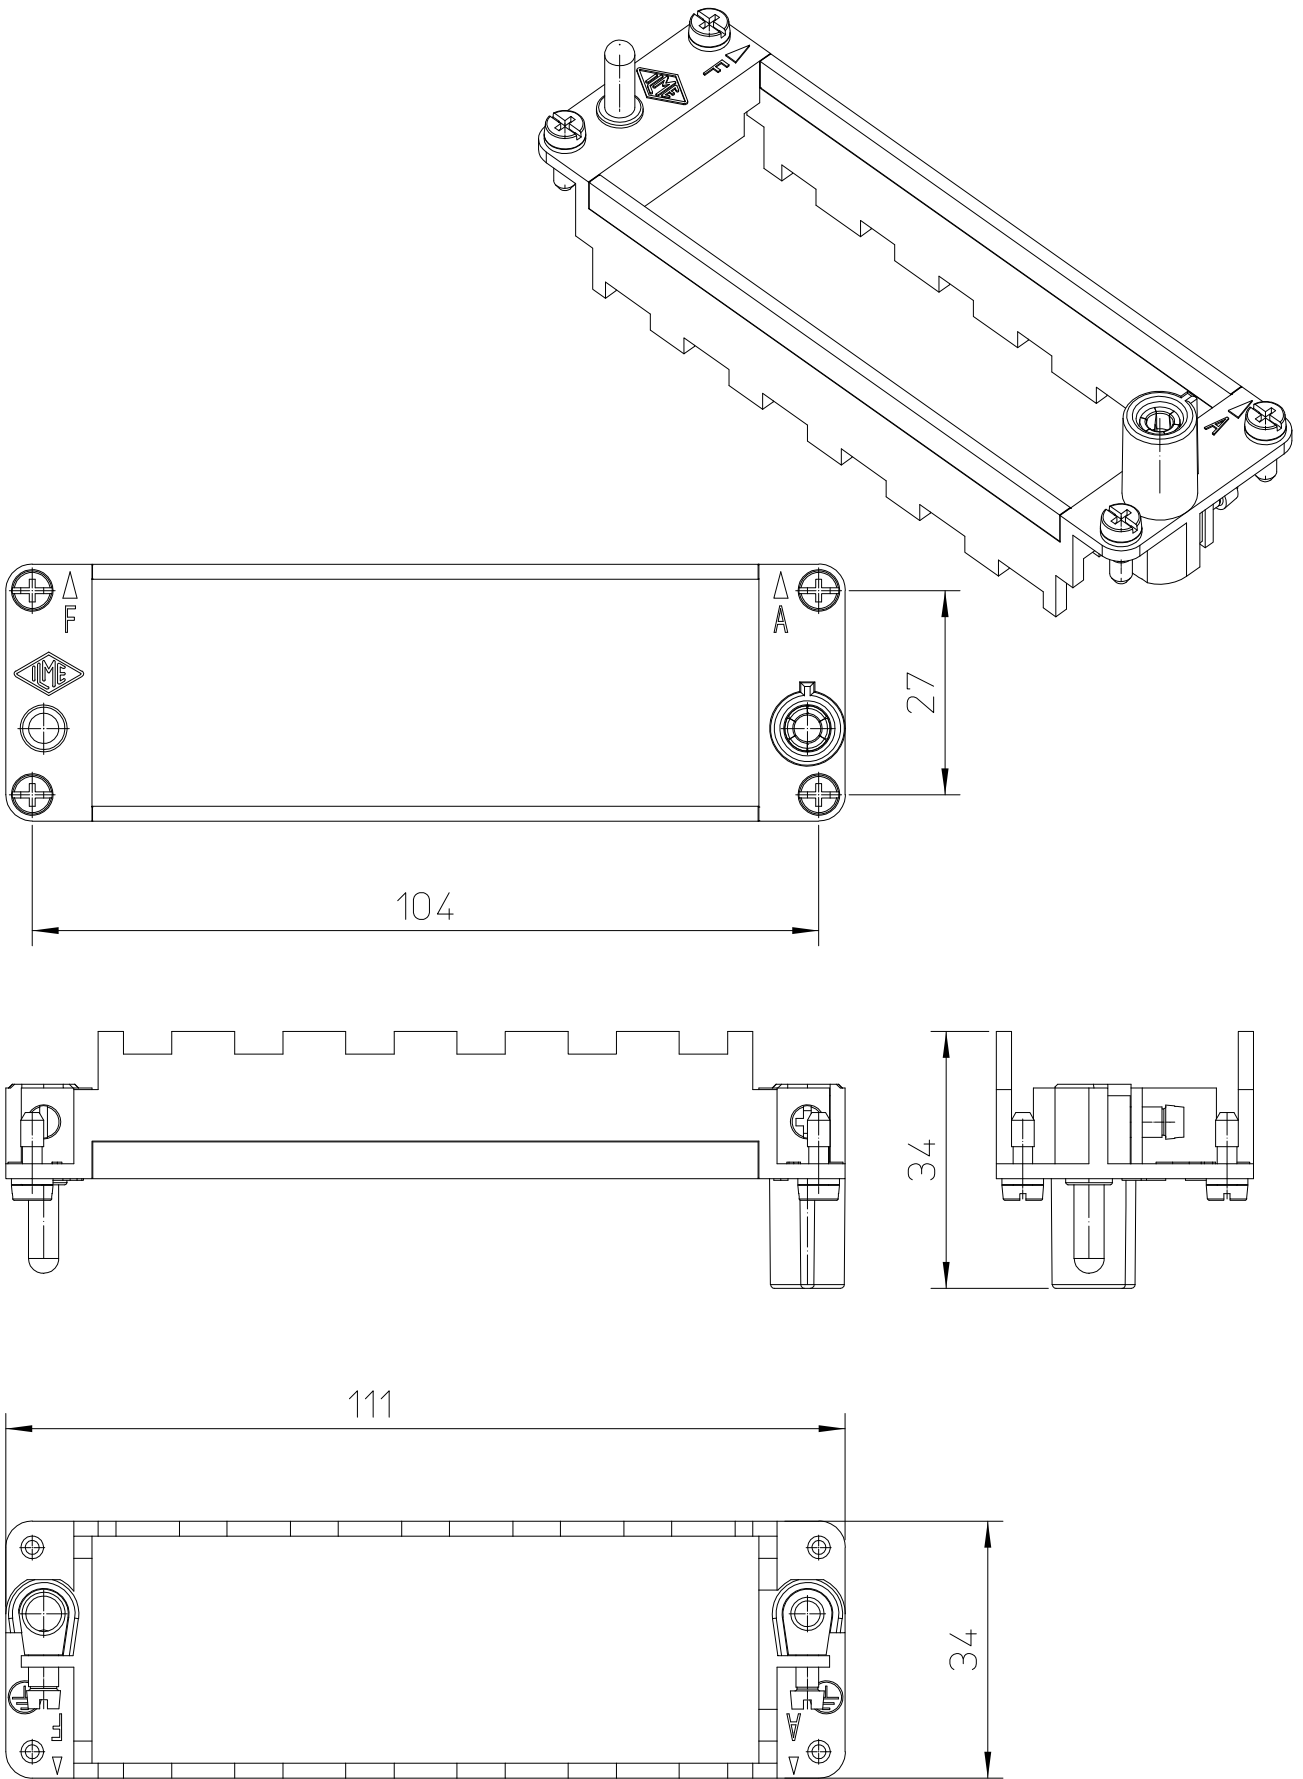

Diritti riservati All rights reserved

dimensions in mm	RX 06 TM Frame for 6 modular units for housings High Number Cycles	Scale 1:1	
Date 05/01/17			
Sign. C. Mainini			