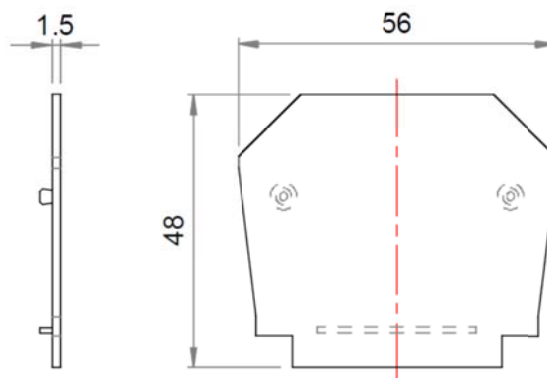

END PLATE

Article: **43013**

End plate for EURO 16-25 FeedThrough Terminal Blocks

GENERAL DATA

Series	END PLATE
Item	43013
Weight/Piece	- g
Customs tariff	8536901
Page/Catalog	128 / 01
Colour	Gray
Q.ty p.pck.	50
Q.ty p. box	-

TECHNICAL DATA / DIMENSIONS

Dimensions

Width mm	1.5
Length mm	56
Height mm	48

Technical data

Insulating material	PA
---------------------	----

TECHNICAL DRAWINGS

ACCESSORIES

Additional items