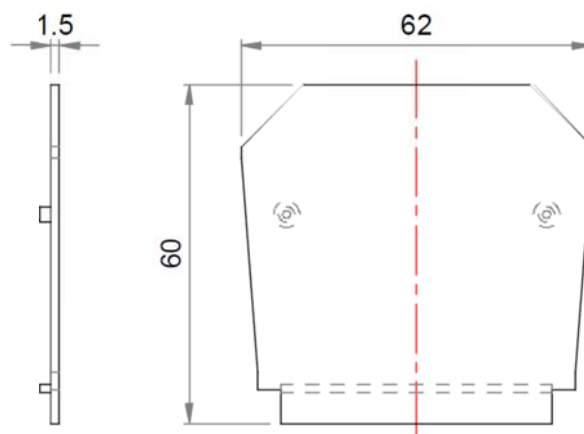

END PLATE

Article: **43014**

End plate for EURO 35-50 FeedThrough Terminal Blocks

GENERAL DATA

Series	END PLATE
Item	43014
Weight/Piece	- g
Customs tariff	8536901
Page/Catalog	128 / 01
Colour	Gray
Q.ty p.pck.	50
Q.ty p. box	-

TECHNICAL DATA / DIMENSIONS

Dimensions

Width mm	1.5
Length mm	62
Height mm	60

Technical data

Insulating material	PA
---------------------	----

TECHNICAL DRAWINGS

ACCESSORIES

Additional items