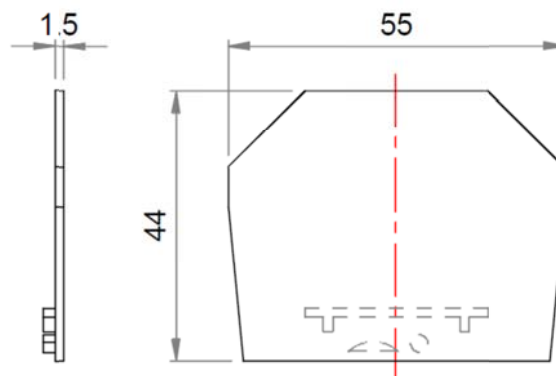

SEPARATOR

Article: **43015**

End plate for EURO 2.5 and EURO 4 FeedThrough Terminal Blocks

GENERAL DATA

Series	SEPARATOR
Item	43015
Weight/Piece	- g
Customs tariff	8536901
Page/Catalog	128 / 01
Colour	Gray
Q.ty p.pck.	100
Q.ty p. box	-

TECHNICAL DATA / DIMENSIONS

Dimensions

Width mm	1.5
Length mm	55
Height mm	44

Technical data

Insulating material	PA

TECHNICAL DRAWINGS

ACCESSORIES

Additional items

Item	Description
43408 (all colors)	EURO 2.5 FeedThrough Terminal block
43409 (all colors)	EURO 4 FeedThrough Terminal block