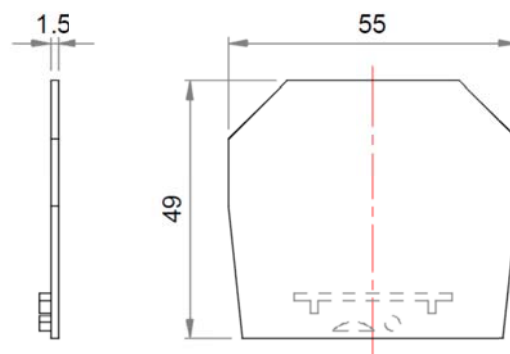

SEPARATOR

Article: **43016**

End plate for EURO 6 and EURO 10 FeedThrough Terminal Blocks

GENERAL DATA

Series	SEPARATOR
Item	43016
Weight/Piece	- g
Customs tariff	8536901
Page/Catalog	128 / 01
Colour	Gray
Q.ty p.pck.	100
Q.ty p. box	-

TECHNICAL DATA / DIMENSIONS

Dimensions

Width mm	1.5
Length mm	55
Height mm	49

Technical data

Insulating material	PA

TECHNICAL DRAWINGS

ACCESSORIES

Additional items

Item	Description
43401(all colors)	EURO 6 FeedThrough Terminal block
43402 (all colors)	EURO 10 FeedThrough Terminal block