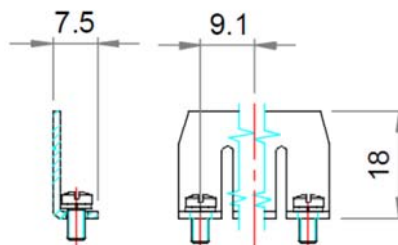

EURO Jumper bar

Article: **43022/0.5MS**

Jumper bar, 50cm Length, with 55 screws
Pitch 9,1mm – for EURO 10 FeedThrough terminal blocks

GENERAL DATA

Series	Jumper Bar
Item	43022/0.5MS
Weight/Piece	- g
Customs tariff	8536901
Page/Catalog	138 / 01
Colour	Silver
Q.ty p.pck.	1 = 1 bar+55 screws
Q.ty p. box	-

TECHNICAL DATA / DIMENSIONS

Dimensions

Width mm	7.5
Length mm	500
Height mm	18
Pitch mm	9.1

Technical data

Insulating material	PA
Self-extinguishing degree acc. to UL94	V0
Nominal Current	65A

TECHNICAL DRAWINGS