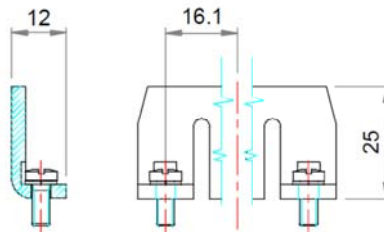

TECHNICAL DRAWINGS

ACCESSORIES

Additional items

Item	Description
43404 (all colors)	EURO 35-50 FeedThrough Terminal block