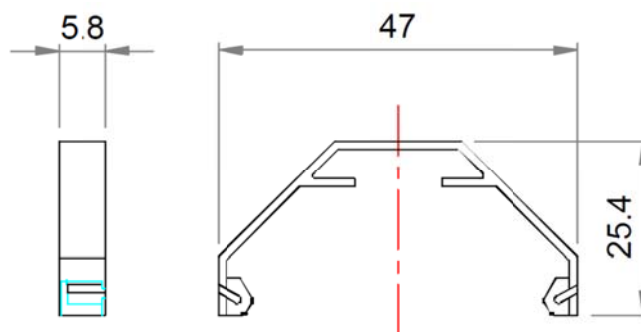

COVER

Article: **43030**

Cover for EURO 4 FeedThrough Terminal Block

GENERAL DATA

Series	Cover
Item	43030
Weight/Piece	- g
Customs tariff	8536901
Page/Catalog	134 / 01
Colour	Transparent
Q.ty p.pck.	100
Q.ty p. box	-

TECHNICAL DATA / DIMENSIONS

Dimensions

Width mm	5.8
Length mm	47
Height mm	25.4

Technical data

Insulating material	polycarbonate
---------------------	---------------

TECHNICAL DRAWINGS

ACCESSORIES

Additional items