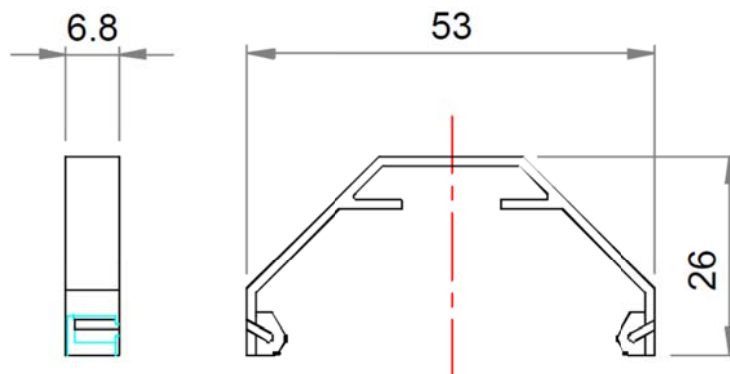

COVER

Article: **43031**

Cover for EURO 6 and EURO 10 FeedThrough Terminal Blocks

GENERAL DATA

Series	Cover
Item	43031
Weight/Piece	- g
Customs tariff	8536901
Page/Catalog	134 / 01
Colour	Transparent
Q.ty p.pck.	50
Q.ty p. box	-

TECHNICAL DATA / DIMENSIONS

Dimensions

Width mm	6.8
Length mm	53
Height mm	26

Technical data

Insulating material	polycarbonate
---------------------	---------------

TECHNICAL DRAWINGS

ACCESSORIES

Additional items