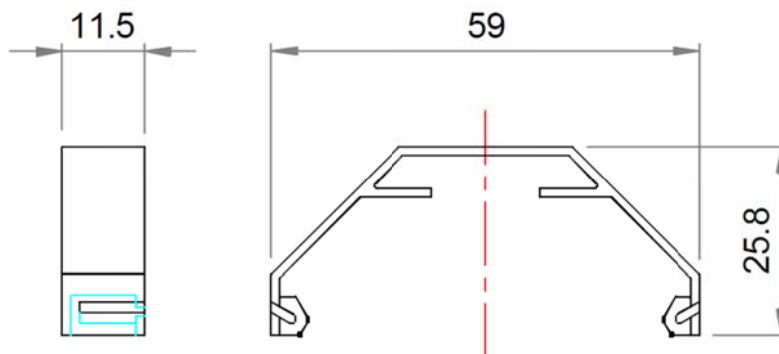

TECHNICAL DRAWINGS

ACCESSORIES

Additional items

Item	Description
43403 (all colors)	EURO 16-25 FeedThrough Terminal block