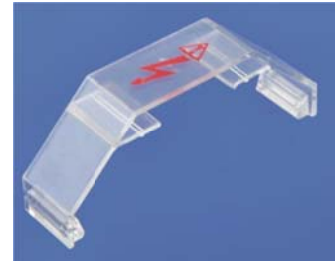

# COVER

Article: **43033**

Cover for EURO 16-25 FeedThrough Terminal Block

### Dimensions

Width mm	11.5
Length mm	59
Height mm	26