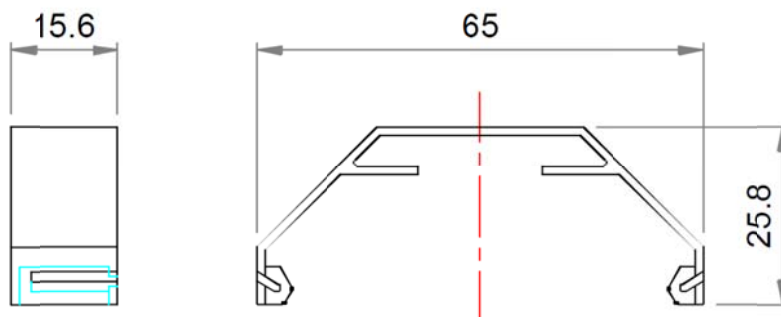

COVER

Article: **43034**

Cover for EURO 35-50 FeedThrough Terminal Block

GENERAL DATA

Series	Cover
Item	43034
Weight/Piece	- g
Customs tariff	8536901
Page/Catalog	134 / 01
Colour	Transparent
Q.ty p.pck.	50
Q.ty p. box	

TECHNICAL DATA / DIMENSIONS

Dimensions

Width mm	15.6
Length mm	65
Height mm	25.8

Technical data

Insulating material	polycarbonate
---------------------	---------------

TECHNICAL DRAWINGS

ACCESSORIES

Additional items