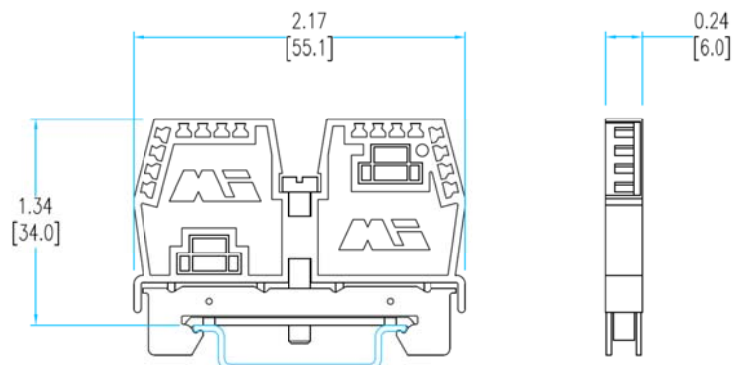

TECHNICAL DRAWINGS