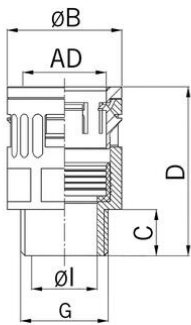

## Synthetic straight conduit connector

### Synthetic straight conduit connector

- Quick connector RQG-P
- Grey

<b>Order number:</b>	<b>5020.026.013</b>
E-No:	126683013
EAN:	7611614098661
Material	Polyamide impact-resistant
Seal	TPE
Fire classification	V0 (UL 94)
Properties	Quick and pull-out-proof installation by means of the «push-in» lock, simple dismounting by displacing the snap-in sleeve
Protection class	IP 68 / IP 69
Operation temperature	-40°C / +120°C
Outer diameter	18.5 mm
Entry thread	Pg 13
Diameter Ø I	13.5 mm
Diameter Ø B	26.0 mm
Dimension C	13.0 mm
Dimension D	43.0 mm
Wrench size	24 mm
Dispatch	50