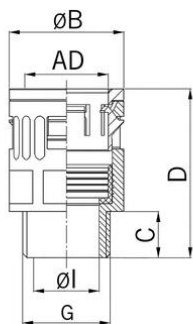

Synthetic straight conduit connector

Synthetic straight conduit connector

- Quick connector RQG-P
- Grey

Order number:	5020.026.014
E-No:	126683314
EAN:	7611614155814
Material	Polyamide impact-resistant
Seal	TPE
Fire classification	V0 (UL 94)
Properties	Quick and pull-out-proof installation by means of the «push-in» lock, simple dismounting by displacing the snap-in sleeve
Protection class	IP 68 / IP 69
Operation temperature	-40°C / +120°C
Outer diameter	18.5 mm
Entry thread	Pg 16
Diameter $\varnothing I$	17.0 mm
Diameter $\varnothing B$	25.5 mm
Dimension C	11.0 mm
Dimension D	42.0 mm
Wrench size	21 mm
Dispatch	25