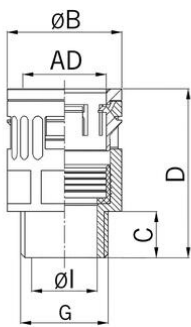

Synthetic straight conduit connector

Synthetic straight conduit connector

- Quick connector RQG-P
- Grey

Order number:	5020.026.016
E-No:	126683014
EAN:	7611614002965
Material	Polyamide impact-resistant
Seal	TPE
Fire classification	V0 (UL 94)
Properties	Quick and pull-out-proof installation by means of the «push-in» lock, simple dismounting by displacing the snap-in sleeve
Protection class	IP 68 / IP 69
Operation temperature	-40°C / +120°C
Outer diameter	21.2 mm
Entry thread	Pg 16
Diameter $\varnothing I$	17.0 mm
Diameter $\varnothing B$	29.5 mm
Dimension C	13.0 mm
Dimension D	46.0 mm
Wrench size	27 mm
Dispatch	50