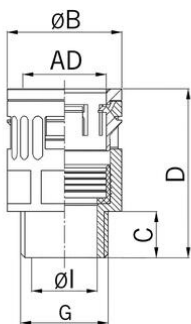

Synthetic straight conduit connector

Synthetic straight conduit connector

- Quick connector RQG-P
- Grey

Order number:	5020.026.021
E-No:	126683015
EAN:	7611614002972
Material	Polyamide impact-resistant
Seal	TPE
Fire classification	V0 (UL 94)
Properties	Quick and pull-out-proof installation by means of the «push-in» lock, simple dismounting by displacing the snap-in sleeve
Protection class	IP 68 / IP 69
Operation temperature	-40°C / +120°C
Outer diameter	28.5 mm
Entry thread	Pg 21
Diameter $\varnothing I$	23.5 mm
Diameter $\varnothing B$	37.0 mm
Dimension C	12.5 mm
Dimension D	48.5 mm
Wrench size	34 mm
Dispatch	25