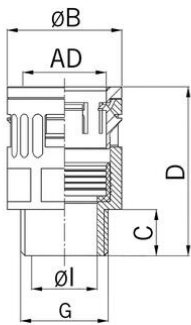

Synthetic straight conduit connector

Synthetic straight conduit connector

- Quick connector RQG-P
- Grey

Order number:	5020.026.036
E-No:	126683017
EAN:	7611614003009
Material	Polyamide impact-resistant
Seal	TPE
Fire classification	V0 (UL 94)
Properties	Quick and pull-out-proof installation by means of the «push-in» lock, simple dismounting by displacing the snap-in sleeve
Protection class	IP 68 / IP 69
Operation temperature	-40°C / +120°C
Outer diameter	42.5 mm
Entry thread	Pg 36
Diameter $\varnothing I$	36.0 mm
Diameter $\varnothing B$	63.0 mm
Dimension C	17.0 mm
Dimension D	76.0 mm
Wrench size	60 mm
Dispatch	25