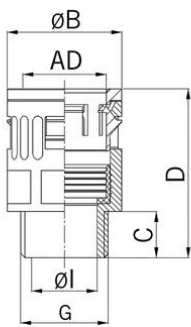

## Synthetic straight conduit connector

### Synthetic straight conduit connector

- Quick connector RQG-M
- Grey

<b>Order number:</b>	<b>5020.037.016</b>
E-No:	126807401
EAN:	7611614094991
Material	Polyamide impact-resistant
Seal	TPE
Fire classification	V0 (UL 94)
Properties	Quick and pull-out-proof installation by means of the «push-in» lock, simple dismounting by displacing the snap-in sleeve
Protection class	IP 68 / IP 69
Operation temperature	-40°C / +120°C
Outer diameter	15.8 mm
Entry thread	M16x1.5
Diameter Ø I	11.0 mm
Diameter Ø B	23.0 mm
Dimension C	11.5 mm
Dimension D	39.0 mm
Wrench size	21 mm
Dispatch	50