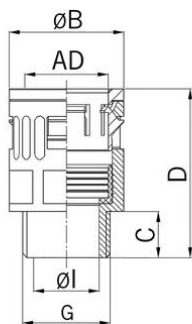

Synthetic straight conduit connector

Synthetic straight conduit connector

- Quick connector RQG-M
- Grey

Order number:	5020.037.050
E-No:	126807900
EAN:	7611614095264
Material	Polyamide impact-resistant
Seal	TPE
Fire classification	V0 (UL 94)
Properties	Quick and pull-out-proof installation by means of the «push-in» lock, simple dismounting by displacing the snap-in sleeve
Protection class	IP 68 / IP 69
Operation temperature	-40°C / +120°C
Outer diameter	54.5 mm
Entry thread	M50x1.5
Diameter Ø I	39.0 mm
Diameter Ø B	68.0 mm
Dimension C	17.0 mm
Dimension D	88.0 mm
Wrench size	65 mm
Dispatch	10