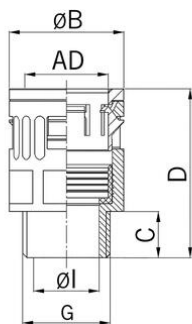

Synthetic straight conduit connector

Synthetic straight conduit connector

- Quick connector RQG-M
- Grey

Order number:	5020.037.063
E-No:	126807911
EAN:	7611614158228
Material	Polyamide impact-resistant
Seal	TPE
Fire classification	V0 (UL 94)
Properties	Quick and pull-out-proof installation by means of the «push-in» lock, simple dismounting by displacing the snap-in sleeve
Protection class	IP 68 / IP 69
Operation temperature	-40°C / +120°C
Outer diameter	54.5 mm
Entry thread	M63x1.5
Diameter Ø I	49.0 mm
Diameter Ø B	74.0 mm
Dimension C	17.0 mm
Dimension D	88.0 mm
Wrench size	70 mm
Dispatch	10