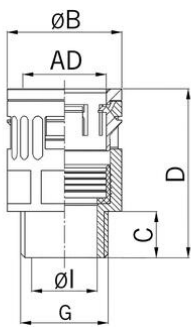

Synthetic straight conduit connector

Synthetic straight conduit connector

- Quick connector RQG-M
- Grey

Order number:	5020.065.003
E-No:	126807301
EAN:	7611614158150
Material	Polyamide impact-resistant
Seal	TPE
Fire classification	V0 (UL 94)
Properties	Quick and pull-out-proof installation by means of the «push-in» lock, simple dismounting by displacing the snap-in sleeve
Protection class	IP 68 / IP 69
Operation temperature	-40°C / +120°C
Outer diameter	10.0 mm
Entry thread	M12x1.5
Diameter $\varnothing I$	7.0 mm
Diameter $\varnothing B$	17.0 mm
Dimension C	11.5 mm
Dimension D	34.5 mm
Wrench size	16 mm
Dispatch	50