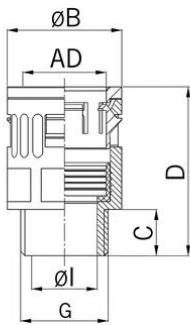

## Synthetic straight conduit connector

### Synthetic straight conduit connector

- Quick connector RQG-M
- Grey

<b>Order number:</b>	<b>5020.065.009</b>
E-No:	126807601
EAN:	7611614158174
Material	Polyamide impact-resistant
Seal	TPE
Fire classification	V0 (UL 94)
Properties	Quick and pull-out-proof installation by means of the «push-in» lock, simple dismounting by displacing the snap-in sleeve
Protection class	IP 68 / IP 69
Operation temperature	-40°C / +120°C
Outer diameter	21.2 mm
Entry thread	M25x1.5
Diameter Ø I	17.0 mm
Diameter Ø B	29.5 mm
Dimension C	13.0 mm
Dimension D	44.5 mm
Wrench size	27 mm
Dispatch	50