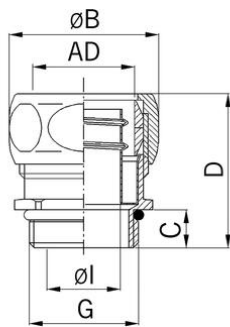

Complete conduit gland nickel-plated brass

**UK
PA**

Complete conduit gland nickel-plated brass

- Conduit gland US-M
- FLEXAgraff®-SI-ASF

Article no:	5010.335.020
E-No:	126464520
EAN:	7611614117836
Material	Nickel-plated brass
Bushing	Polished brass
Sealing ring	TPE
O-ring	NBR
Properties	Highly watertight and dustproof, friction locking of conduit and gland, covered conduit ends, resistant to stretch and vibrations
Protection class	IP 67
Operation temperature	-40°C / +125°C
Outer diameter	21 mm
Entry thread	M20x1.5
Diameter $\varnothing I$	14.5 mm
Diameter $\varnothing B$	31 mm
Dimension C	10 mm
Dimension D	33 mm
Wrench size	27/29 mm
Dispatch	50

The reliability is only guaranteed with the corresponding stabilizing bush