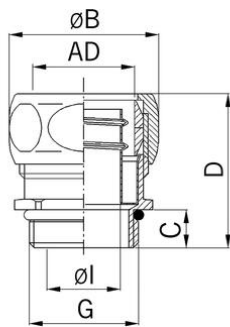

EMC conduit gland for metal conduit SPR / FLEXAgraff

UK
CA

Complete EMC conduit connectors nickel-plated brass

- Conduit gland US-M
- AIRflex-KUW-EDU
- with brass thrust collar

Article no:	5011.335.040
EAN:	7611614238845
Material	Nickel-plated brass
Bushing	Polished brass
Thrust collar	Polished brass
O-ring	NBR
Properties	Highly watertight and dustproof, friction locking of conduit and gland, covered conduit ends, resistant to stretch and vibrations
Protection class	IP 54
Operation temperature	-40°C / +125°C
Outer diameter	45 mm
Entry thread	M40x1.5
Diameter $\varnothing I$	35.0 mm
Diameter $\varnothing B$	57 mm
Dimension C	13 mm
Dimension D	43 mm
Wrench size	52/54 mm
Dispatch	20