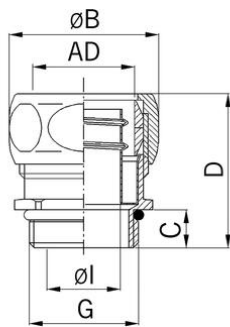

EMC conduit gland for metal conduit SPR / FLEXAgraff

UK
CA

Complete EMC conduit connectors nickel-plated brass

- Conduit gland US-M
- AIRflex-KUW-EDU
- with brass thrust collar

Article no:	5011.335.050
EAN:	7611614238869
Material	Nickel-plated brass
Bushing	Polished brass
Thrust collar	Polished brass
O-ring	NBR
Properties	Highly watertight and dustproof, friction locking of conduit and gland, covered conduit ends, resistant to stretch and vibrations
Protection class	IP 54
Operation temperature	-40°C / +125°C
Outer diameter	56 mm
Entry thread	M50x1.5
Diameter $\varnothing I$	45.0 mm
Diameter $\varnothing B$	70 mm
Dimension C	14 mm
Dimension D	49 mm
Wrench size	63/66 mm
Dispatch	10