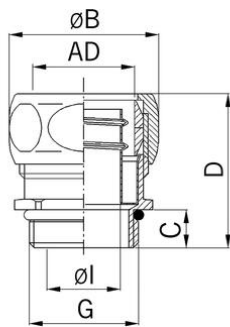

EMC conduit gland for metal conduit SPR / FLEXAgraff

UK
CA

Complete EMC conduit connectors nickel-plated brass

- Conduit gland US-M
- AIRflex-KUW-EDU
- with brass thrust collar

Article no:	5011.335.163
EAN:	7611614238876
Material	Nickel-plated brass
Bushing	Polished brass
Thrust collar	Polished brass
O-ring	NBR
Properties	Highly watertight and dustproof, friction locking of conduit and gland, covered conduit ends, resistant to stretch and vibrations
Protection class	IP 54
Operation temperature	-40°C / +125°C
Outer diameter	56 mm
Entry thread	M63x1.5
Diameter $\varnothing I$	45.0 mm
Diameter $\varnothing B$	75 mm
Dimension C	14 mm
Dimension D	49 mm
Wrench size	70/70 mm
Dispatch	10