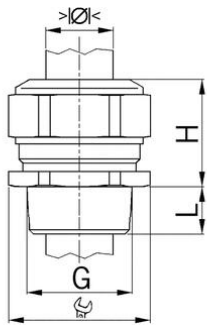

Cable glands Progress® nickel-plated brass

**Entry thread NPT****Type approval: Progress MS NPT**

- One-piece sealing insert
- not overall length insulated

Order number:	1000.11/4NPT.285
EAN:	7611614116662
Material	Nickel-plated brass
Seal	TPE
Operation temperature	-40°C / +100°C
Protection class	IP 68 (up to 10 bar) / IP 69
Entry thread	NPT 1 1/4"
NEMA Type rating	4X
Clamping range min.	24.0 mm
Clamping range max.	28.5 mm
Wrench size	46 mm
Dimension H	31 mm
Thread length L	20 mm
UL - clamping range	27.9-28.5 mm
Dispatch	10