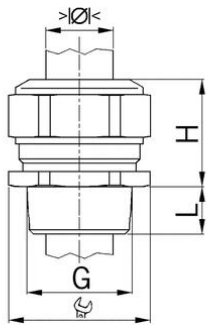

## Cable glands Progress® nickel-plated brass

**Entry thread NPT****Type approval: Progress MS NPT**

- One-piece sealing insert
- not overall length insulated

<b>Order number:</b>	<b>1000.1NPT.210</b>
EAN:	7611614116631
Material	Nickel-plated brass
Seal	TPE
Operation temperature	-40°C / +100°C
Protection class	IP 68 (up to 10 bar) / IP 69
Entry thread	NPT 1"
NEMA Type rating	4X
Clamping range min.	17.0 mm
Clamping range max.	21.0 mm
Wrench size	36 mm
Dimension H	28 mm
Thread length L	20 mm
UL - clamping range	19.3-21.0 mm
Dispatch	25