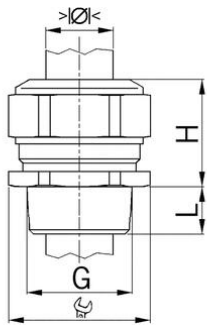

## Cable glands Progress® nickel-plated brass

**Entry thread NPT****Type approval: Progress MS NPT**

- One-piece sealing insert
- not overall length insulated

<b>Order number:</b>	<b>1000.1NPT.255</b>
EAN:	7611614116648
Material	Nickel-plated brass
Seal	TPE
Operation temperature	-40°C / +100°C
Protection class	IP 68 (up to 10 bar) / IP 69
Entry thread	NPT 1"
NEMA Type rating	4X
Clamping range min.	21.0 mm
Clamping range max.	25.5 mm
Wrench size	36 mm
Dimension H	28 mm
Thread length L	20 mm
UL - clamping range	22.2-25.5 mm
Dispatch	25