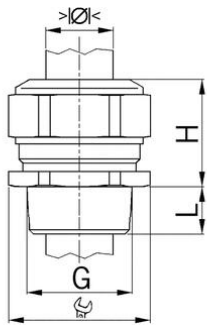

## Cable glands Progress® nickel-plated brass

**Entry thread NPT****Type approval: Progress MS NPT**

- Two-piece sealing insert
- not overall length insulated

<b>Order number:</b>	<b>1000.2NPT</b>
EAN:	7611614116822
Material	Nickel-plated brass
Seal	TPE
Operation temperature	-40°C / +100°C
Protection class	IP 68 (up to 10 bar) / IP 69
Entry thread	NPT 2"
NEMA Type rating	4X
Clamping range with insert min.	40.0 mm
Clamping range with insert max.	46.0 mm
Clamping range without insert min.	46.0 mm
Clamping range without insert max.	52.0 mm
Wrench size	70 mm
Dimension H	37 mm
Thread length L	22 mm
UL - clamping range	40.0-45.0 mm
Dispatch	5