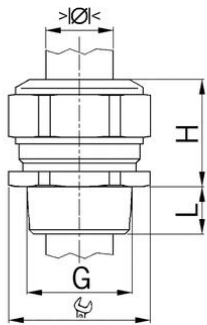

Cable glands Progress® nickel-plated brass

**Entry thread NPT****Type approval: Progress MS NPT**

- One-piece sealing insert
- not overall length insulated

Order number:	1000.2NPT.400
EAN:	7611614116716
Material	Nickel-plated brass
Seal	TPE
Operation temperature	-40°C / +100°C
Protection class	IP 68 (up to 10 bar) / IP 69
Entry thread	NPT 2"
NEMA Type rating	4X
Clamping range min.	35.0 mm
Clamping range max.	40.0 mm
Wrench size	70 mm
Dimension H	37 mm
Thread length L	22 mm
UL - clamping range	35.0-40.0 mm
Dispatch	5