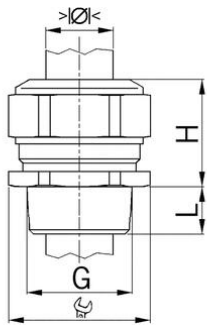

Cable glands Progress® nickel-plated brass

**Entry thread NPT****Type approval: Progress MS NPT**

- One-piece sealing insert
- not overall length insulated

Order number:	1000.3/8NPT.080
EAN:	7611614116549
Material	Nickel-plated brass
Seal	TPE
Operation temperature	-40°C / +100°C
Protection class	IP 68 (up to 10 bar) / IP 69
Entry thread	NPT 3/8"
NEMA Type rating	4X
Clamping range min.	6.0 mm
Clamping range max.	8.0 mm
Wrench size	18 mm
Dimension H	20 mm
Thread length L	12 mm
UL - clamping range	7.0-8.0 mm
Dispatch	50