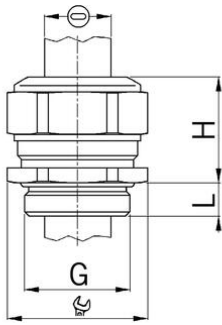

### Long entry thread Pg

- One-piece sealing insert
- not overall length insulated

<b>Order number:</b>	<b>1301.13.130.050</b>
EAN:	7611614129785
Material	Nickel-plated brass
Seal	TPE
O-ring	NBR
Operation temperature	-40°C / +100°C
Protection class	IP 68
Entry thread	Pg 13
Flat cable min. diameter	10.5x2.5
Flat cable max. diameter	13.0x5.0
Wrench size	24 mm
Dimension H	23 mm
Thread length L	10 mm
Dispatch	50