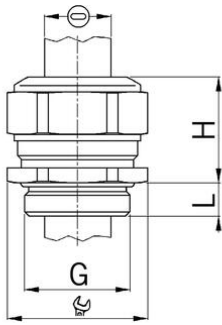

### Long entry thread Pg

- One-piece sealing insert
- not overall length insulated

<b>Order number:</b>	<b>1301.16.130.050</b>
EAN:	7611614129808
Material	Nickel-plated brass
Seal	TPE
O-ring	NBR
Operation temperature	-40°C / +100°C
Protection class	IP 68
Entry thread	Pg 16
Flat cable min. diameter	10.5x2.5
Flat cable max. diameter	13.0x5.0
Wrench size	24 mm
Dimension H	23 mm
Thread length L	10 mm
Dispatch	50