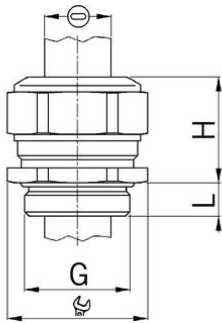

### Long entry thread Pg

- One-piece sealing insert
- not overall length insulated

<b>Order number:</b>	<b>1301.29.300.100</b>
EAN:	7611614129907
Material	Nickel-plated brass
Seal	TPE
O-ring	NBR
Operation temperature	-40°C / +100°C
Protection class	IP 68
Entry thread	Pg 29
Flat cable min. diameter	27.0x7.0
Flat cable max. diameter	30.0x10.0
Wrench size	46 mm
Dimension H	31 mm
Thread length L	12 mm
Dispatch	25