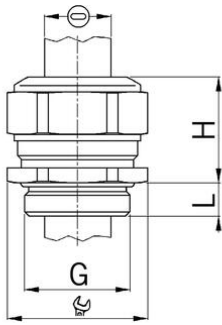

### Long entry thread Pg

- One-piece sealing insert
- not overall length insulated

<b>Order number:</b>	<b>1301.29.320.090</b>
EAN:	7611614129921
Material	Nickel-plated brass
Seal	TPE
O-ring	NBR
Operation temperature	-40°C / +100°C
Protection class	IP 68
Entry thread	Pg 29
Flat cable min. diameter	29.0x6.0
Flat cable max. diameter	32.0x9.0
Wrench size	46 mm
Dimension H	31 mm
Thread length L	12 mm
Dispatch	25