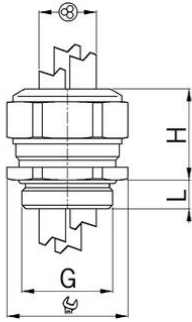

## Cable glands Progress® nickel-plated brass for installation of multiple cables

**Long entry thread Pg**

- One-piece sealing insert
- not overall length insulated

<b>Order number:</b>	<b>1311.13.2.075</b>
EAN:	7611614138725
Material	Nickel-plated brass
Seal	TPE
O-ring	NBR
Operation temperature	-40°C / +100°C
Protection class	IP 68
Entry thread	Pg 13
Clamping range without insert min.	5.5 mm
Clamping range without insert max.	7.5 mm
Number of cables	2
Wrench size	24 mm
Dimension H	23 mm
Thread length L	10 mm
Dispatch	50

Further versions and entry threads are available upon request.

Available with sealing inserts conformity with EN 45545 / NFPA 130. When placing an inquiry, prefix the article number by the capital F.