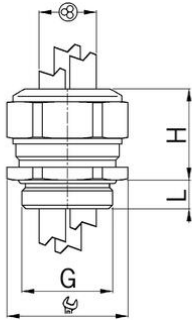

## Cable glands Progress® nickel-plated brass for installation of multiple cables

**Long entry thread Pg**

- One-piece sealing insert
- not overall length insulated

<b>Order number:</b>	<b>1311.13.3.065</b>
EAN:	7611614138794
Material	Nickel-plated brass
Seal	TPE
O-ring	NBR
Operation temperature	-40°C / +100°C
Protection class	IP 68
Entry thread	Pg 13
Clamping range without insert min.	5.2 mm
Clamping range without insert max.	6.5 mm
Number of cables	3
Wrench size	24 mm
Dimension H	23 mm
Thread length L	10 mm
Dispatch	50

Further versions and entry threads are available upon request.

Available with sealing inserts conformity with EN 45545 / NFPA 130. When placing an inquiry, prefix the article number by the capital F.